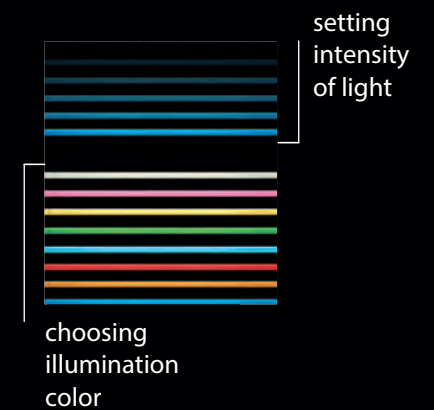

TOUCH®

Bellow dimmer button
TOUCH
there is an elegant ambient
light.
It marks the spot of a switch
and gently illuminates a place.
There are 8 optional lightcolors
and light intensity settings,
all with just a simple touch of a
button.