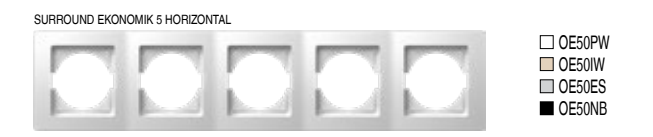

type	description	colour
OE10	SURROUND EKONOMIK 1	PW polar white
OE20	SURROUND EKONOMIK 2 HORIZONTAL	IW ivory white
OE30	SURROUND EKONOMIK 3 HORIZONTAL	ES elox silver
		CO white thermostat
		NB night black

COLOUR DECORATIVE FRAMES

OE90GR	GREEN	OE90GY	GREY
OE90BL	BLUE	OE90BK	BLACK
OE90VO	VIOLET	OE90MB	MET. BLUE
OE90PI	PINK	OE90BZ	BRONZE
OE90RD	RED	OE90CR	SILVER
OE90YL	YELLOW	OE90GO	GOLD
OE90WH	WHITE		

type	description	colour
AE10	BLANK	PW polar white
AE20	CONNECTION BOX 3P+N+E 5x4mm <sup>2</sup>	IW ivory white
AE30	SURFACE MOUNT BOX	ES elox silver
		CO white thermostat
		NB night black