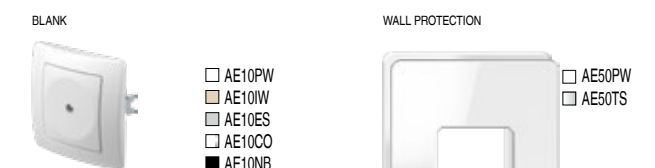

type	description	colour
OE10	SURROUND EKONOMIK 1	PW polar white
OE20	SURROUND EKONOMIK 2 HORIZONTAL	IW ivory white
OE30	SURROUND EKONOMIK 3 HORIZONTAL	ES elox silver
		CO white thermostat
		NB night black

COLOUR DECORATIVE FRAMES

OE90GR	GREEN	OE90GY	GREY
OE90BL	BLUE	OE90BK	BLACK
OE90VO	VIOLET	OE90MB	MET. BLUE
OE90PI	PINK	OE90BZ	BRONZE
OE90RD	RED	OE90CR	SILVER
OE90YL	YELLOW	OE90GO	GOLD
OE90WH	WHITE		

type	description	colour
AE10	BLANK	PW polar white
AE20	CONNECTION BOX 3P+N+E 5x4mm <sup>2</sup>	IW ivory white
AE30	SURFACE MOUNT BOX	ES elox silver
		CO white thermostat
		NB night black