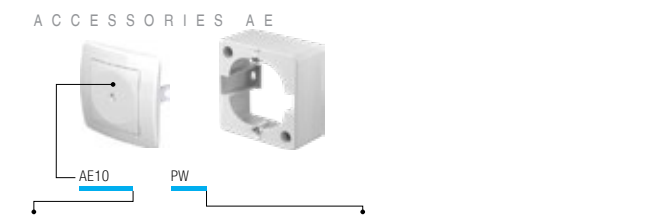

type	description	colour
OE10	SURROUND EKONOMIK 1	PW polar white
OE20	SURROUND EKONOMIK 2 HORIZONTAL	IW ivory white
OE30	SURROUND EKONOMIK 3 HORIZONTAL	ES elox silver
		CO white thermostat
		NB night black

COLOUR DECORATIVE FRAMES

OE90GR	GREEN	OE90GY	GREY
OE90BL	BLUE	OE90BK	BLACK
OE90VO	VIOLET	OE90MB	MET. BLUE
OE90PI	PINK	OE90BZ	BRONZE
OE90RD	RED	OE90CR	SILVER
OE90YL	YELLOW	OE90GO	GOLD
OE90WH	WHITE		

type	description	colour
AE10	BLANK	PW polar white
AE20	CONNECTION BOX 3P+N+E 5x4mm <sup>2</sup>	IW ivory white
AE30	SURFACE MOUNT BOX	ES elox silver
		CO white thermostat
		NB night black