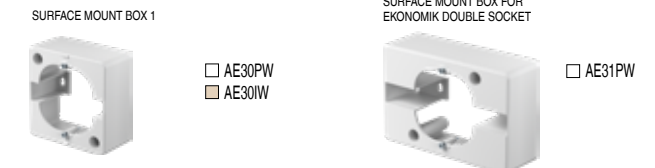

type	description	colour
OE10	SURROUND EKONOMIK 1	PW polar white
OE20	SURROUND EKONOMIK 2 HORIZONTAL	IW ivory white
OE30	SURROUND EKONOMIK 3 HORIZONTAL	ES elox silver
		CO white thermostat
		NB night black

COLOUR DECORATIVE FRAMES

OE90GR	GREEN	OE90GY	GREY
OE90BL	BLUE	OE90BK	BLACK
OE90VO	VIOLET	OE90MB	MET. BLUE
OE90PI	PINK	OE90BZ	BRONZE
OE90RD	RED	OE90CR	SILVER
OE90YL	YELLOW	OE90GO	GOLD
OE90WH	WHITE		

type	description	colour
AE10	BLANK	PW polar white
AE20	CONNECTION BOX 3P+N+E 5x4mm <sup>2</sup>	IW ivory white
AE30	SURFACE MOUNT BOX	ES elox silver
		CO white thermostat
		NB night black